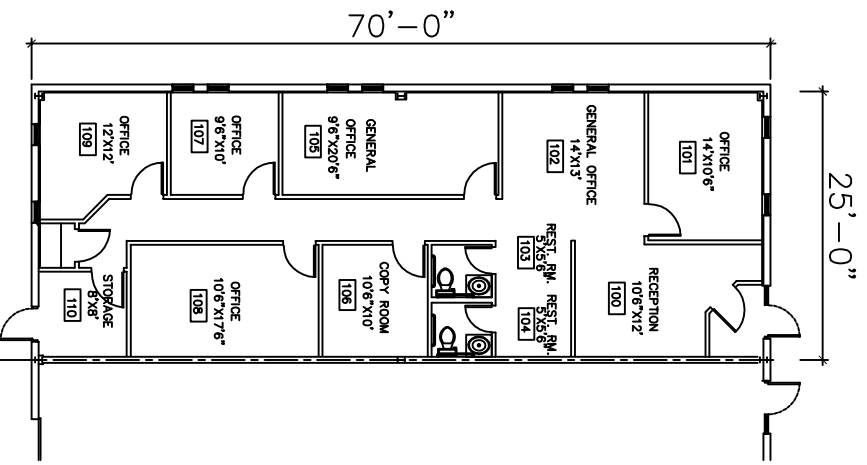

AIRPORT EXECUTIVE PARK
AN OFFICE, RESEARCH & DEVELOPMENT COMPLEX

Building III - Suite "A"
 6777 Engle Road
 Middleburg Heights, Ohio 44130

OFFICE	1,750 SQ. FT.
WAREHOUSE	0 SQ. FT.
TOTAL AREA	1,750 SQ. FT.

FLOOR PLAN SUITE "A"
 3/32"=1'-0"

 NORTH

AMSDSELL COMPANIES
 20445 Emerald Parkway Dr., Suite 220
 Cleveland, Ohio 44135
 (216) 458-0670 FAX (216) 458-0671