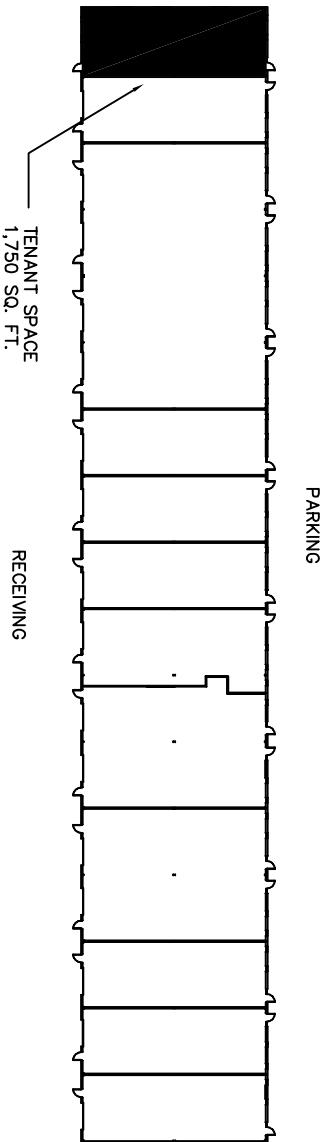

AIRPORT EXECUTIVE PARK
AN OFFICE, RESEARCH & DEVELOPMENT COMPLEX

Building III - Suite "A"
 6777 Engle Road
 Middleburg Heights, Ohio 44130

OFFICE	1,750 SQ. FT.
WAREHOUSE	0 SQ. FT.
TOTAL AREA	1,750 SQ. FT.

FLOOR PLAN SUITE "A"
 3/32"=1'-0"

 NORTH

AMSDSELL COMPANIES
 20445 Emerald Parkway Dr., Suite 220
 Cleveland, Ohio 44135
 (216) 458-0670 FAX (216) 458-0671