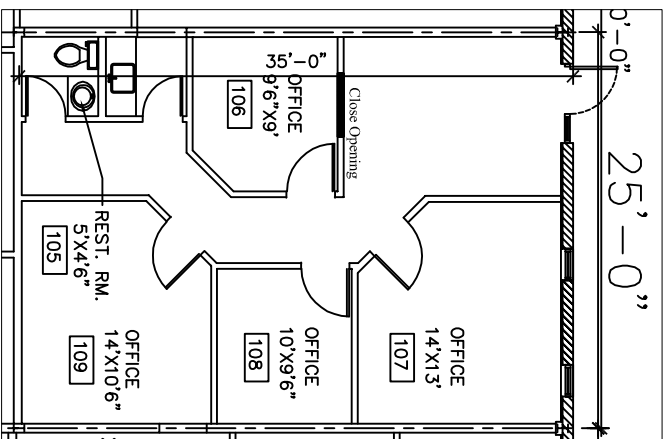

AIRPORT EXECUTIVE PARK
AN OFFICE, RESEARCH & DEVELOPMENT COMPLEX

Building III - Suites D(Front)
 6777 Engle Road
 Middleburg Heights, Ohio 44130

FLOOR PLAN SUITES "D(Front)"

1/8" = 1'-0"

OFFICE	875 SQ. FT.
WAREHOUSE	0
TOTAL AREA	<u>875 SQ. FT.</u>