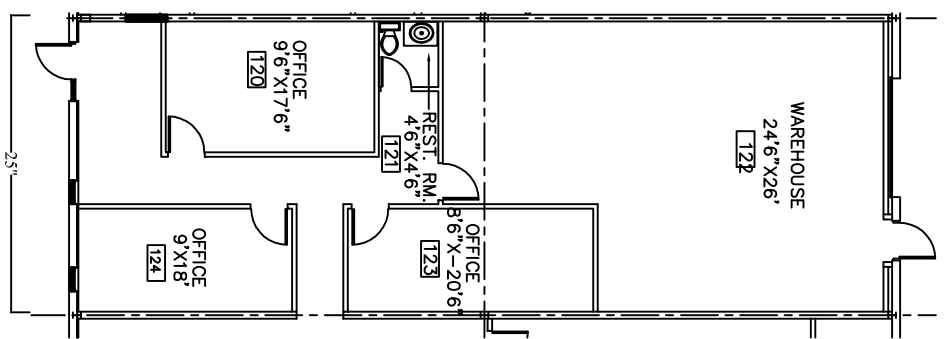

AIRPORT EXECUTIVE PARK
AN OFFICE, RESEARCH & DEVELOPMENT COMPLEX

Building II - Suite "D"
 6779 Engle Road
 Middleburg Heights, Ohio 44130

| | |
|------------|----------------------|
| OFFICE | 910 SQ. FT. |
| WAREHOUSE | 840 SQ. FT. |
| TOTAL AREA | <u>1,750 SQ. FT.</u> |

FLOOR PLAN SUITE "D"

3/32" = 1'-0"

AMSDSELL COMPANIES

20445 Emerald Parkway Dr., Suite 220
 Cleveland, Ohio 44135
 (216) 458-0670 FAX (216) 458-0671