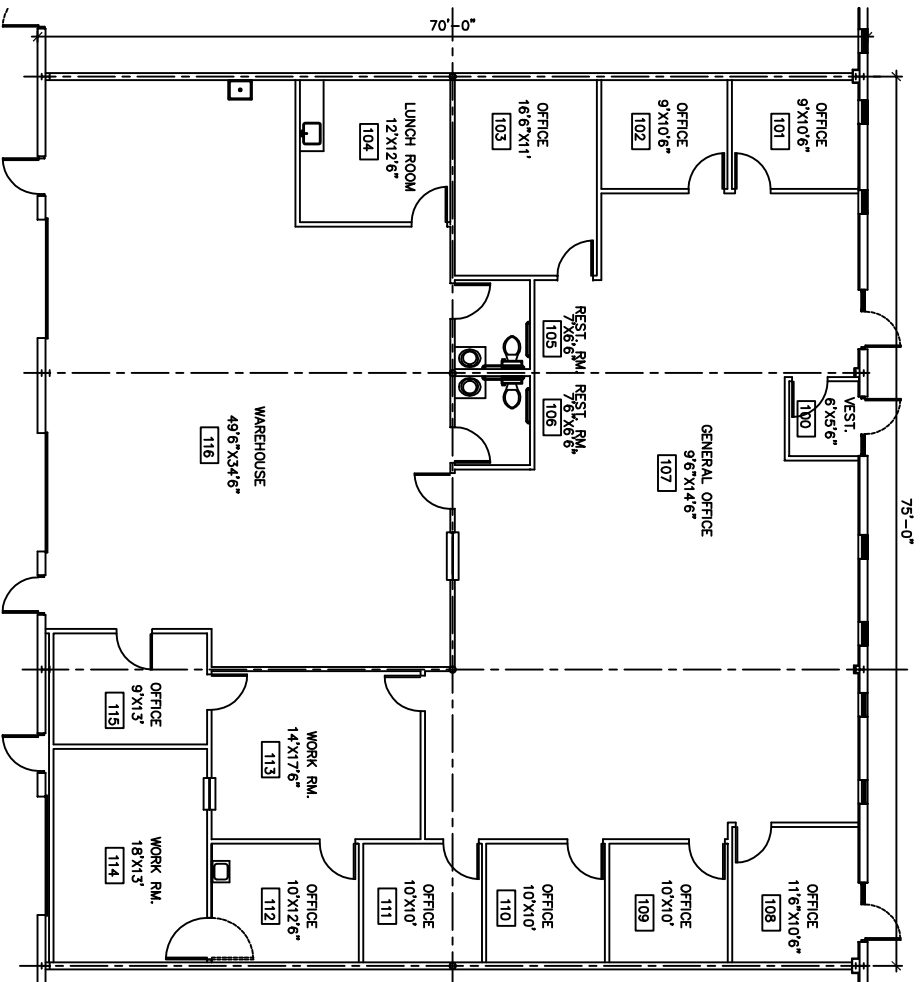

AIRPORT EXECUTIVE PARK
AN OFFICE, RESEARCH & DEVELOPMENT COMPLEX

Building I - Suites "C, D & E"
 6801 Engle Road
 Middleburg Heights, Ohio 44130

FLOOR PLAN SUITES "C, D & E"
 3/32" = 1'-0"

OFFICE	3,542 SQ. FT.
WAREHOUSE	1,708 SQ. FT.
TOTAL AREA	5,250 SQ. FT.