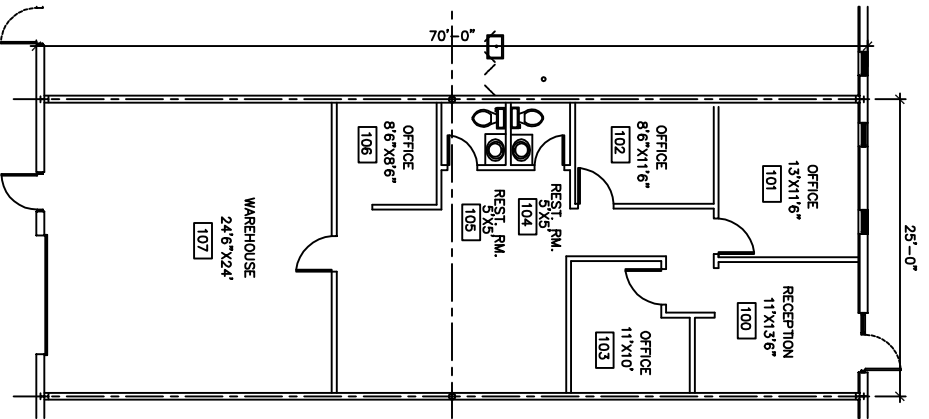

**AIRPORT EXECUTIVE PARK  
AN OFFICE, RESEARCH & DEVELOPMENT COMPLEX**

Building I - Suite "1"  
6801 Engle Road  
Middleburg Heights, Ohio 44130

OFFICE	1,162 SQ. FT.
WAREHOUSE	588 SQ. FT.
TOTAL AREA	<u>1,750 SQ. FT.</u>

FLOOR PLAN SUITE "1"

3/32" = 1'-0"

**AMSDOLL COMPANIES**

20445 Emerald Parkway Dr., Suite 220  
Cleveland, Ohio 44135  
(216) 458-0670 FAX (216) 458-0671