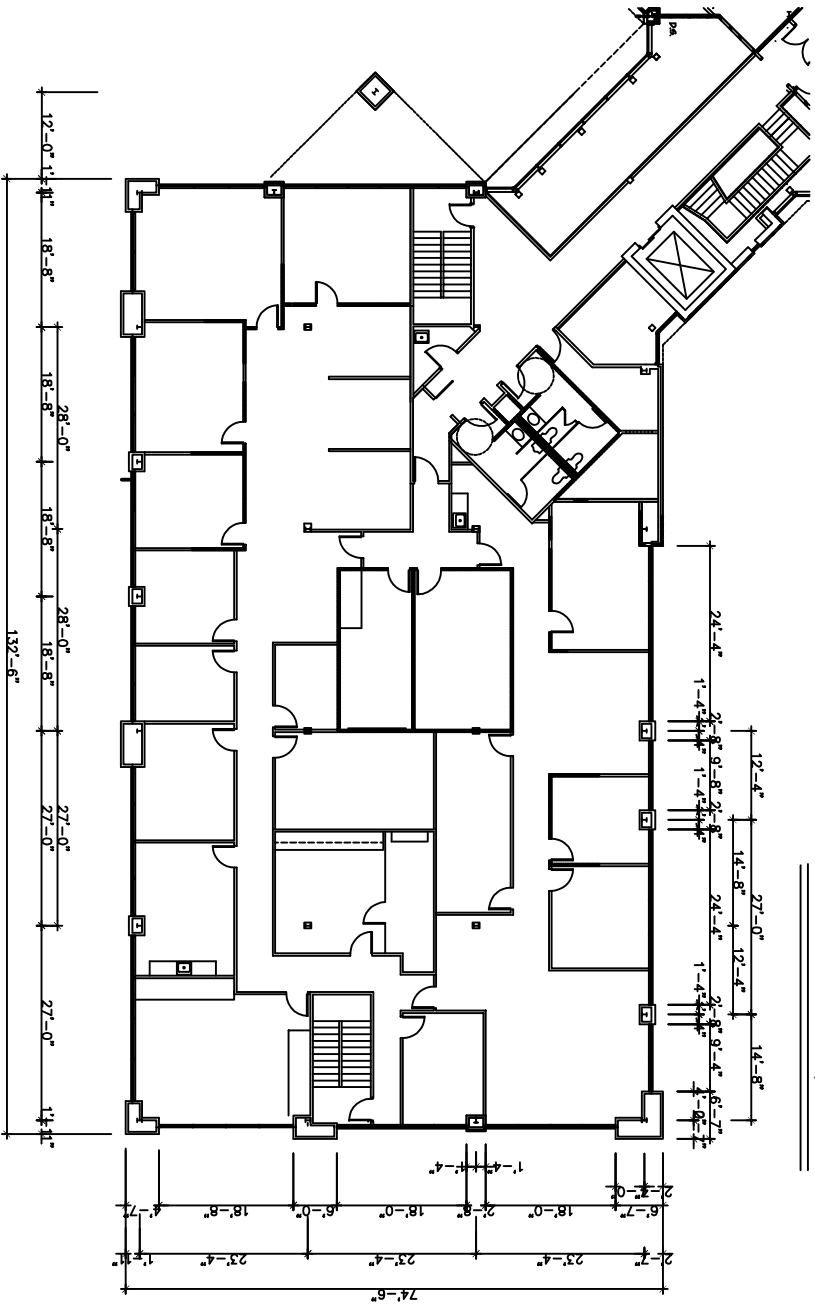

AIRPORT EXECUTIVE PARK

AN OFFICE, RESEARCH & DEVELOPMENT COMPLEX

PARKVIEW BUILDING

6745 Engle Road
Middleburg Heights, Ohio 44130

Suites 200, 210

Usable Area 8,039 SQ. FT.
Rentable Area 9,536 SQ. FT.

Amsdell Companies

20445 Emerald Parkway Dr., Suite 220
Cleveland, Ohio 44135
(216) 458-0670 Fax (216) 458-0671

Suites 200, 210
Scale 3/32" = 1'-0"

Date: 01/19/10