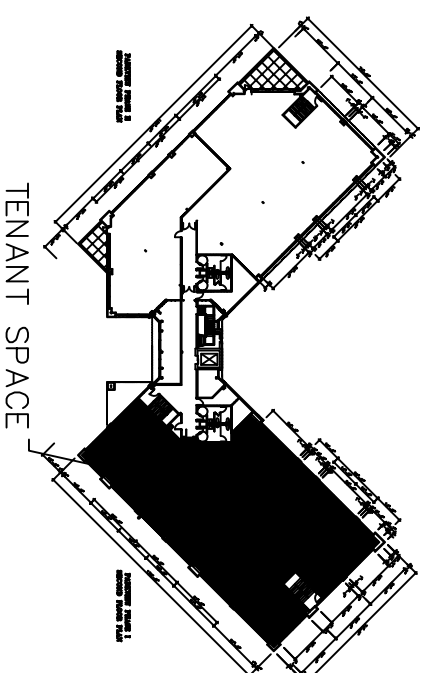

AIRPORT EXECUTIVE PARK

AN OFFICE, RESEARCH & DEVELOPMENT COMPLEX

PARKVIEW BUILDING

6745 Engle Road
Middleburg Heights, Ohio 44130

Suites 200, 210

Usable Area 8,039 SQ. FT.
Rentable Area 9,536 SQ. FT.

Amsdell Companies

20445 Emerald Parkway Dr., Suite 220
Cleveland, Ohio 44135
(216) 458-0670 Fax (216) 458-0671

Suites 200, 210
Scale 3/32" = 1'-0"

Date: 01/19/10