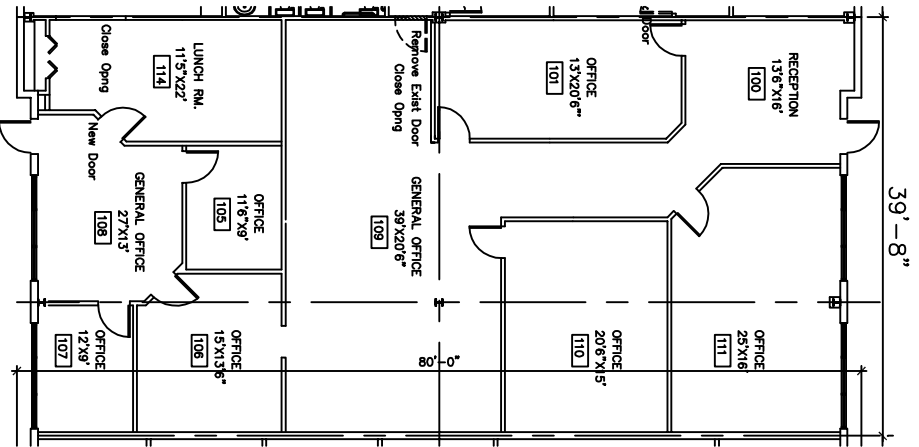

**AIRPORT EXECUTIVE PARK  
AN OFFICE, RESEARCH & DEVELOPMENT COMPLEX**

Building V-Suites "C-D.1"  
6749 Engle Road  
Middleburg Heights, Ohio 44130

OFFICE	3,145 SQ. FT.
WAREHOUSE	0 SQ. FT.
COMMON AREA	40 SQ. FT.
TOTAL AREA	3,145 SQ. FT.