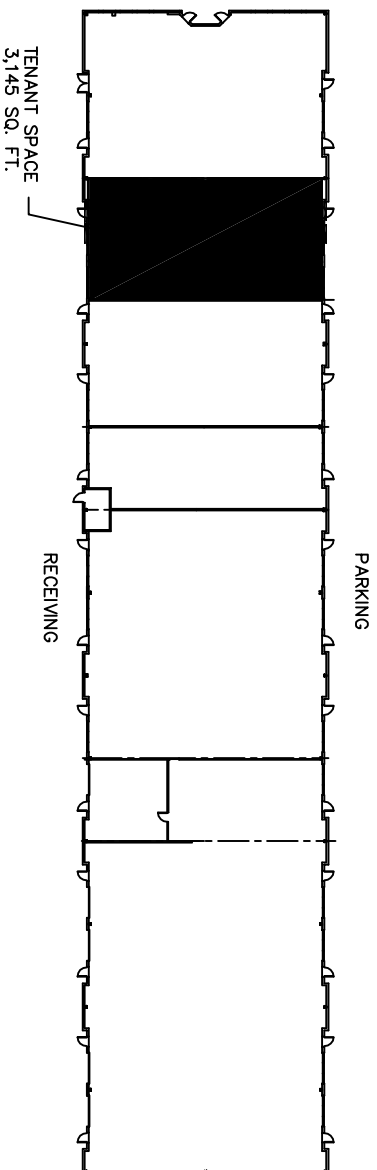

**AIRPORT EXECUTIVE PARK  
AN OFFICE, RESEARCH & DEVELOPMENT COMPLEX**

Building V-Suites "C-D.1"  
6749 Engle Road  
Middleburg Heights, Ohio 44130

OFFICE	3,145 SQ. FT.
WAREHOUSE	0 SQ. FT.
COMMON AREA	40 SQ. FT.
TOTAL AREA	3,145 SQ. FT.