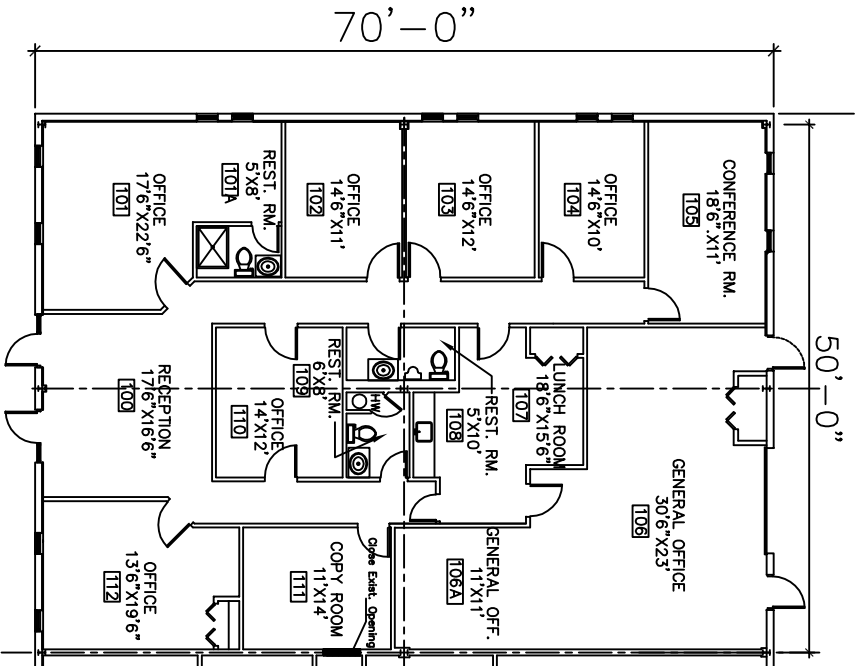

**AIRPORT EXECUTIVE PARK  
AN OFFICE, RESEARCH & DEVELOPMENT COMPLEX**

Building II - Suites "A & B"  
6779 Engle Road  
Middleburg Heights, Ohio 44130

TENANT SPACE  
3,500 SQ. FT.

OFFICE	3,500 SQ. FT.
WAREHOUSE	0 SQ. FT.
<b>TOTAL AREA</b>	<b>3,500 SQ. FT.</b>

**FLOOR PLAN SUITES "A & B"**

3/32" = 1'-0"

NORTH

**AMSDSELL COMPANIES**

20445 Emerald Parkway Dr., Suite 220  
Cleveland, Ohio 44135  
(216) 458-0670 FAX (216) 458-0671