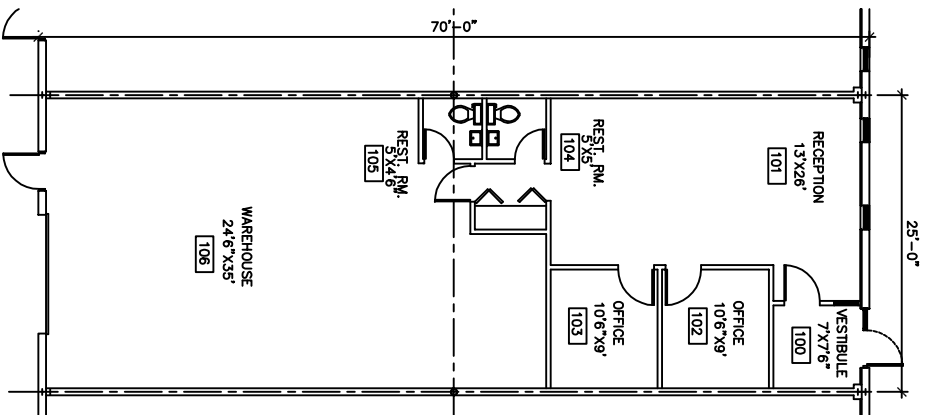

AIRPORT EXECUTIVE PARK
AN OFFICE, RESEARCH & DEVELOPMENT COMPLEX

Building I - Suite "O"
 6801 Engle Road
 Middleburg Heights, Ohio 44130

FLOOR PLAN SUITE "O"
 3/32"=1'-0"

OFFICE	892 SQ. FT.
WAREHOUSE	858 SQ. FT.
TOTAL AREA	<u>1,750 SQ. FT.</u>