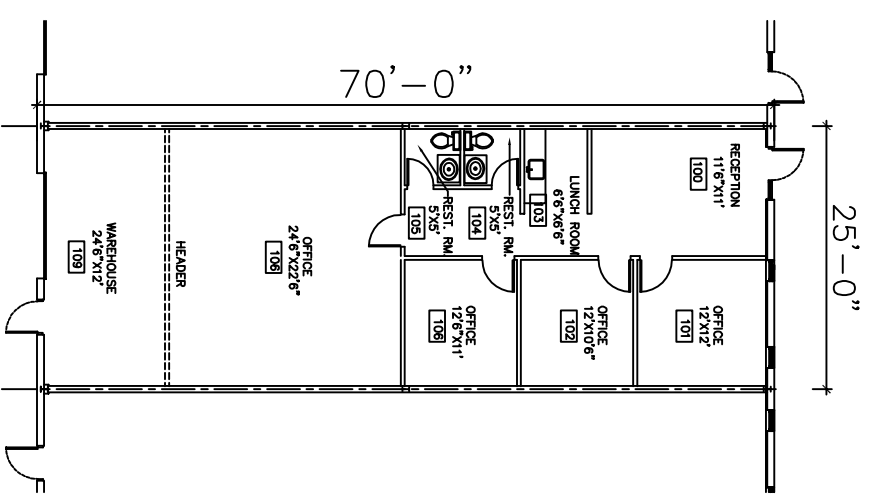

**AIRPORT EXECUTIVE PARK  
AN OFFICE, RESEARCH & DEVELOPMENT COMPLEX**

Building III - Suite "P"  
6777 Engle Road  
Middleburg Heights, Ohio 44130

FLOOR PLAN SUITE "P"  
3/32" = 1'-0"

OFFICE	1,460 SQ. FT.
WAREHOUSE	290 SQ. FT.
TOTAL AREA	1,750 SQ. FT.