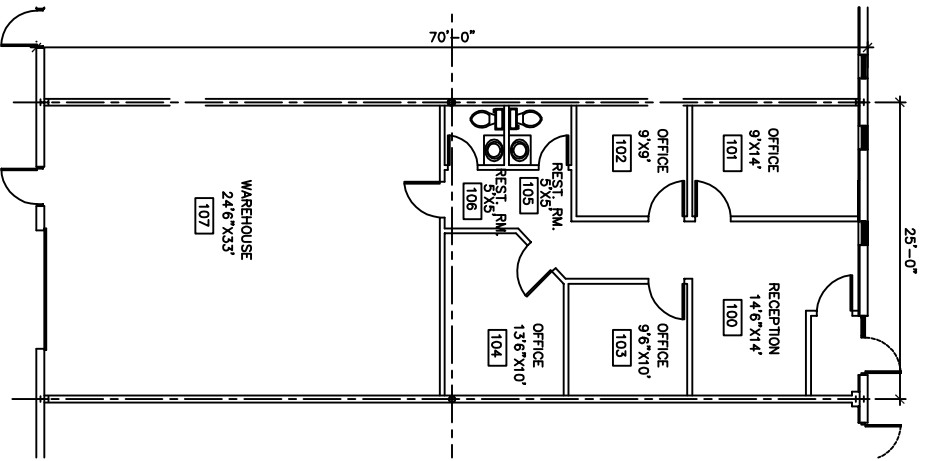

**AIRPORT EXECUTIVE PARK
AN OFFICE, RESEARCH & DEVELOPMENT COMPLEX**

Building I - Suite "K"
6801 Engle Road
Middleburg Heights, Ohio 44130

OFFICE	941 SQ. FT.
WAREHOUSE	809 SQ. FT.
TOTAL AREA	1,750 SQ. FT.

FLOOR PLAN SUITE "K"

3/32" = 1'-0"

AMSDELL COMPANIES

20445 Emerald Parkway Dr., Suite 220
Cleveland, Ohio 44135
(216) 458-0670 FAX (216) 458-0671